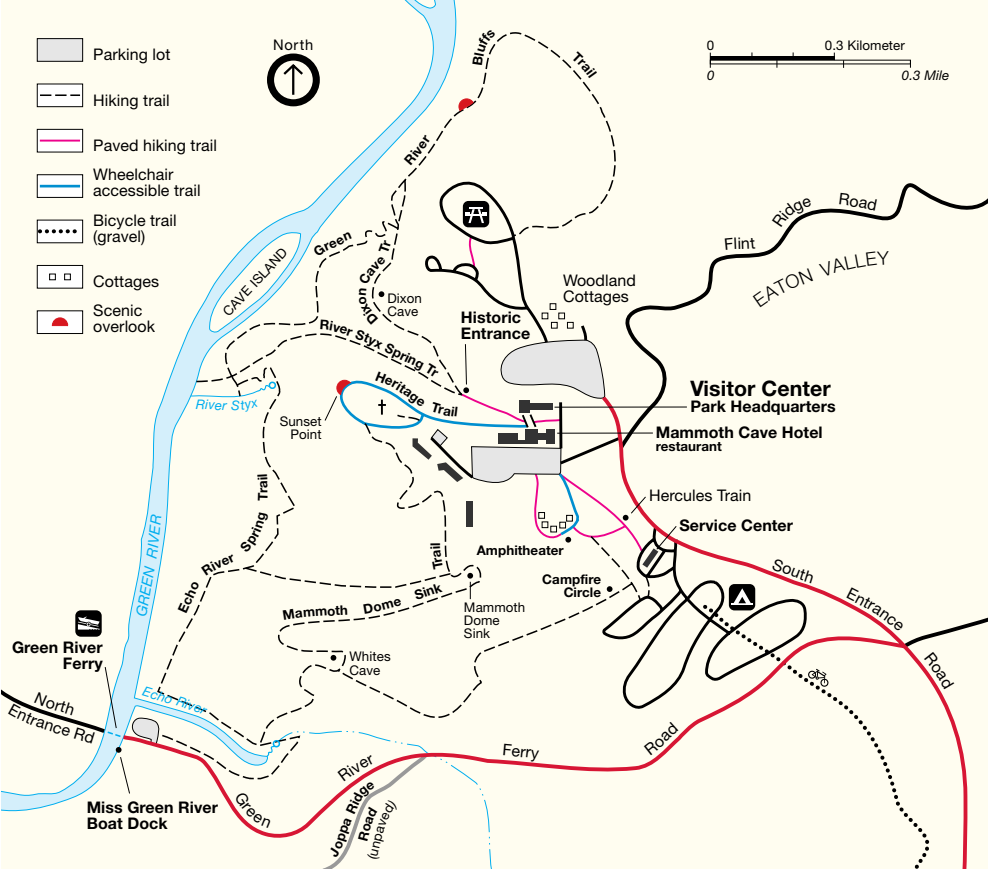

- Parking lot
- Hiking trail
- Paved hiking trail
- Wheelchair accessible trail
- Bicycle trail (gravel)
- Cottages
- Scenic overlook

Green River Ferry

North Entrance Rd

Miss Green River Boat Dock

Echo River Spring Trail

Mammoth Dome Sink

Joppa Ridge Road (unpaved)

Amphitheater

Mammoth Dome Sink

Historic Entrance

Campfire Circle

Woodland Cottages

Visitor Center Park Headquarters

Mammoth Cave Hotel restaurant

Hercules Train

Service Center

Flint Ridge Road

EATON VALLEY

South Entrance Road

Ferry Road

CAVE ISLAND

Green River

River Styx Spring Tr

Dixon Cave Tr

Dixon Cave

Whites Cave

Mammoth Dome Sink

Amphitheater

Campfire Circle

Woodland Cottages

Visitor Center Park Headquarters

Mammoth Cave Hotel restaurant

Hercules Train

Service Center

Flint Ridge Road

EATON VALLEY

South Entrance Road

Ferry Road

CAVE ISLAND

Green River

River Styx Spring Tr

Dixon Cave Tr

Dixon Cave

Whites Cave

Mammoth Dome Sink

Amphitheater

Campfire Circle

Woodland Cottages

Visitor Center Park Headquarters

Mammoth Cave Hotel restaurant

Hercules Train

Service Center

Flint Ridge Road

EATON VALLEY

South Entrance Road

Ferry Road