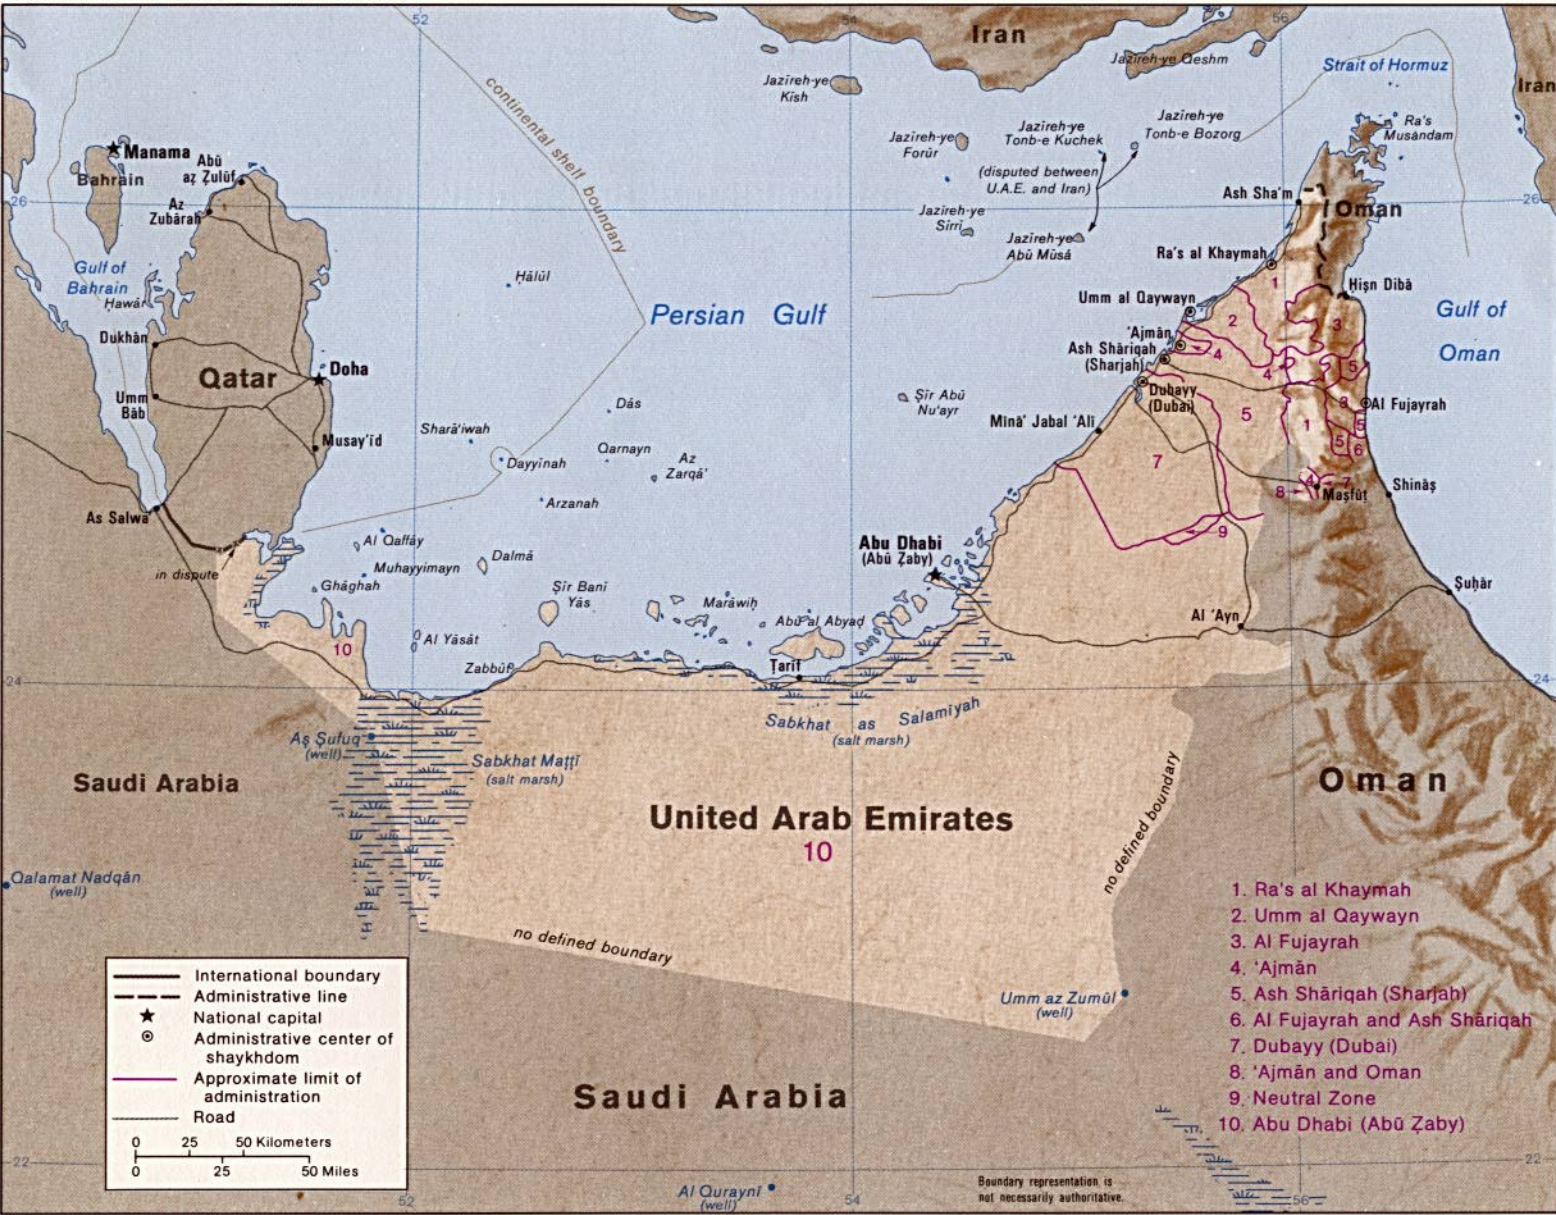

United Arab Emirates

— International boundary
- - - Administrative line
★ National capital
⊙ Administrative center of shaykhdom
— Approximate limit of administration
— Road

0 25 50 Kilometers
0 25 50 Miles

1. Ra's al Khaymah
2. Umm al Qaywayn
3. Al Fujayrah
4. 'Ajmān
5. Ash Shāriqah (Sharjah)
6. Al Fujayrah and Ash Shāriqah
7. Dubayy (Dubai)
8. 'Ajmān and Oman
9. Neutral Zone
10. Abu Dhabi (Abū Zaby)