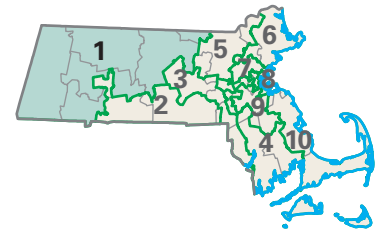

Congressional District 1

1 Congressional District

Franklin County

Massachusetts (10 Districts)