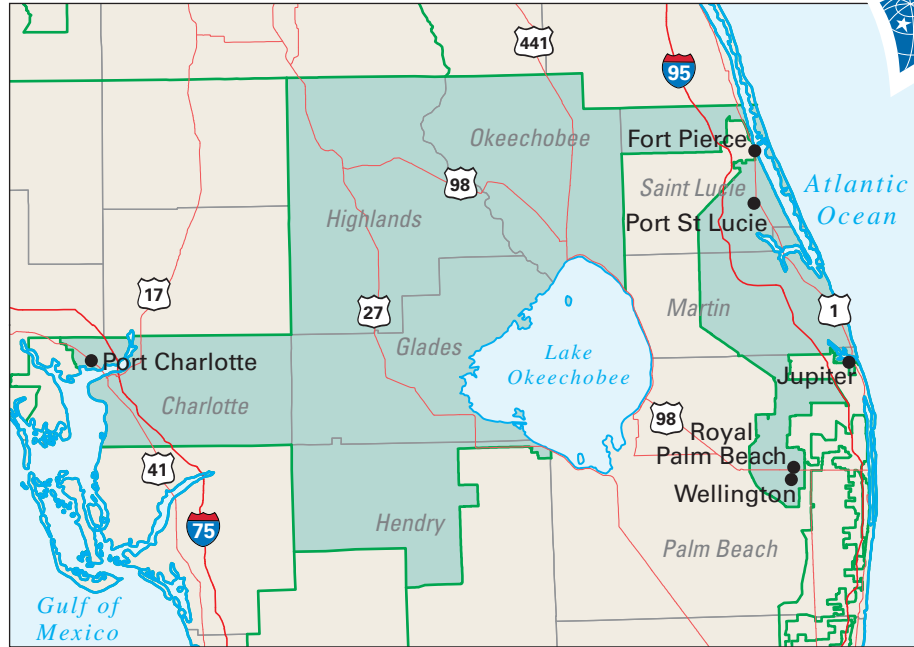

Congressional District 16

- 16** Congressional District
- Glades County

Florida (25 Districts)