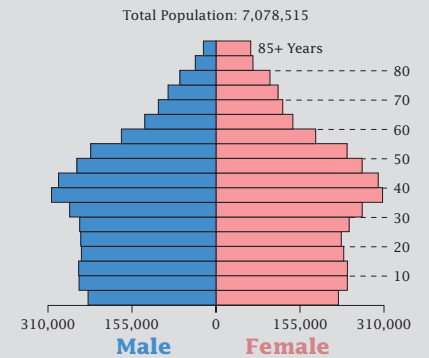

Census 2000: Virginia Profile

Population Density by Census Tract

State Race* Breakdown

Hispanic or Latino (of any race) makes up **4.7%** of the state population.

Population by Sex and Age

Housing Tenure

Population Per Square Mile by Census Tract

U.S. CENSUS BUREAU

Helping You Make Informed Decisions • 1902-2002