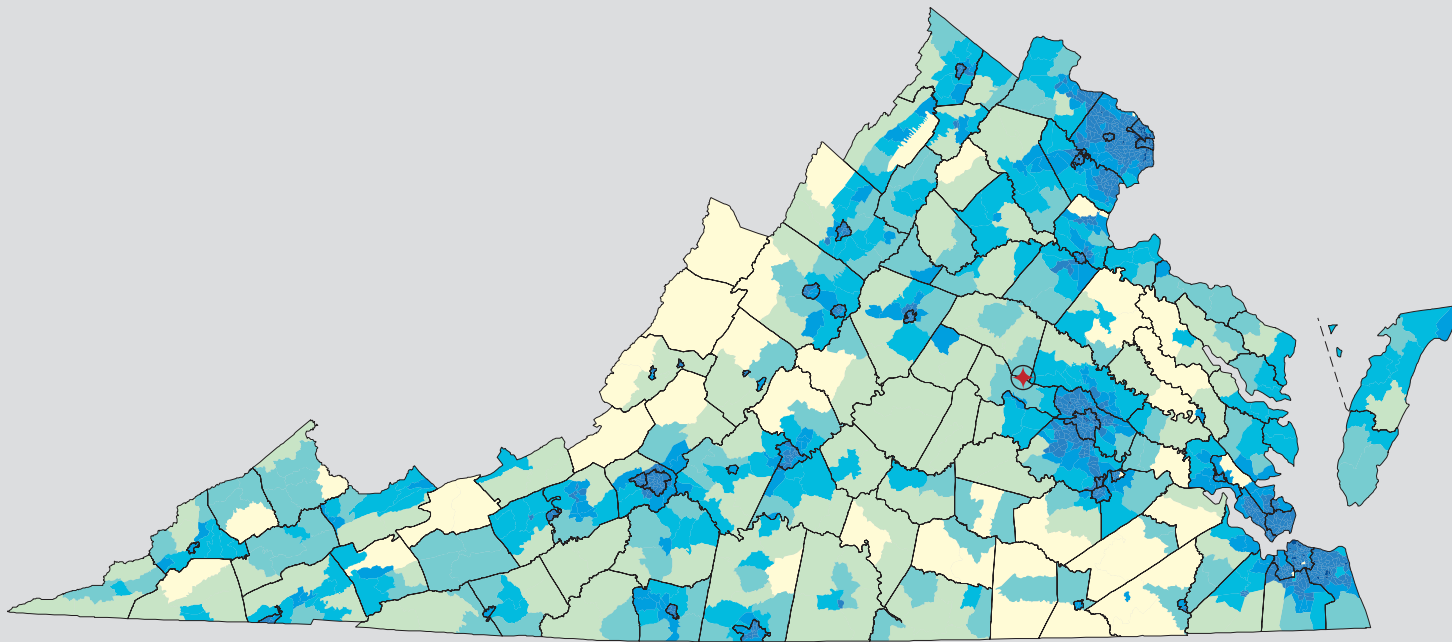

Census 2000: Virginia Profile

Population Density by Census Tract

State Race* Breakdown

Hispanic or Latino (of any race) makes up **4.7%** of the state population.

Population by Sex and Age

Housing Tenure

Population Per Square Mile by Census Tract

U.S. CENSUS BUREAU

Helping You Make Informed Decisions • 1902-2002