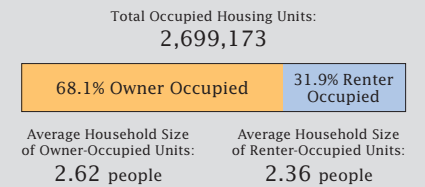

Census 2000: Virginia Profile

Population Density by Census Tract

State Race* Breakdown

Hispanic or Latino (of any race) makes up **4.7%** of the state population.

Population by Sex and Age

Housing Tenure

Population Per Square Mile by Census Tract