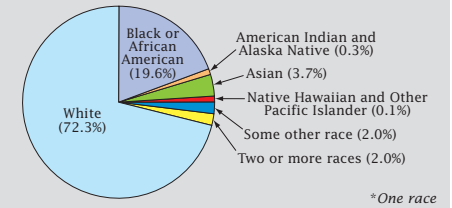

Census 2000: Virginia Profile

Population Density by Census Tract

State Race* Breakdown

Hispanic or Latino (of any race) makes up **4.7%** of the state population.

Population by Sex and Age

Housing Tenure

Population Per Square Mile by Census Tract