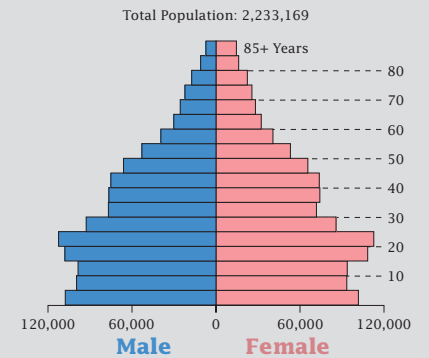

Census 2000: Utah Profile

Population Density by Census Tract

State Race* Breakdown

Hispanic or Latino (of any race) makes up **9.0%** of the state population.

Population by Sex and Age

Housing Tenure

Population Per Square Mile by Census Tract

U.S. CENSUS BUREAU

Helping You Make Informed Decisions • 1902-2002