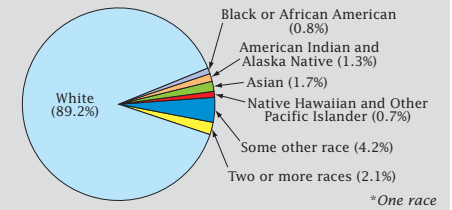

Census 2000: Utah Profile

Population Density by Census Tract

State Race* Breakdown

Hispanic or Latino (of any race) makes up **9.0%** of the state population.

Population by Sex and Age

Housing Tenure

Population Per Square Mile by Census Tract