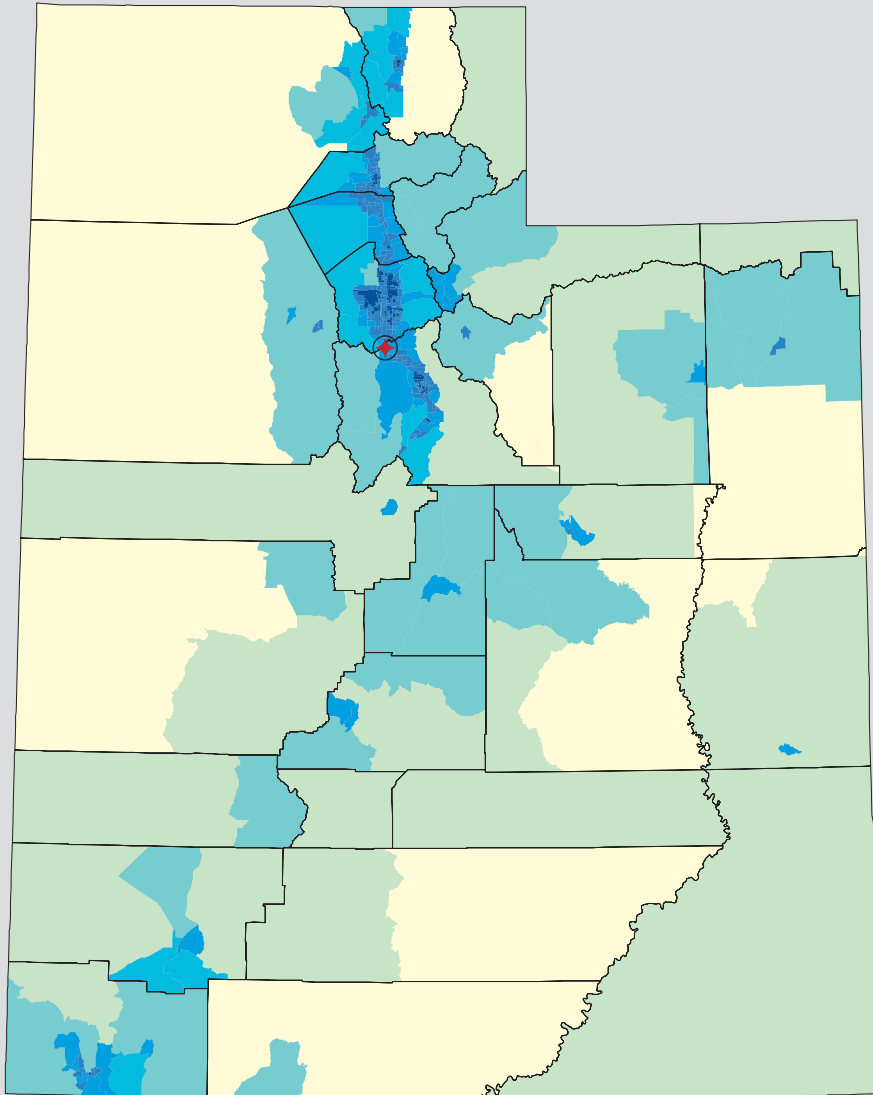

Census 2000: Utah Profile

Population Density by Census Tract

State Race* Breakdown

Hispanic or Latino (of any race) makes up **9.0%** of the state population.

Population by Sex and Age

Housing Tenure

Population Per Square Mile by Census Tract

U.S. CENSUS BUREAU

Helping You Make Informed Decisions • 1902-2002