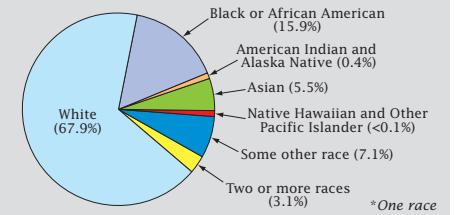

# Census 2000: New York Profile

## Population Density by Census Tract

## State Race\* Breakdown

Hispanic or Latino (of any race) makes up **15.1%** of the state population.