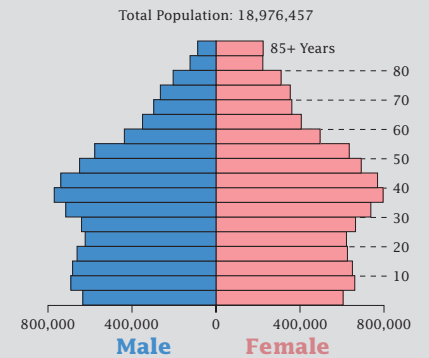

# Census 2000: New York Profile

## Population Density by Census Tract

## State Race\* Breakdown

Hispanic or Latino (of any race) makes up **15.1%** of the state population.

## Population by Sex and Age