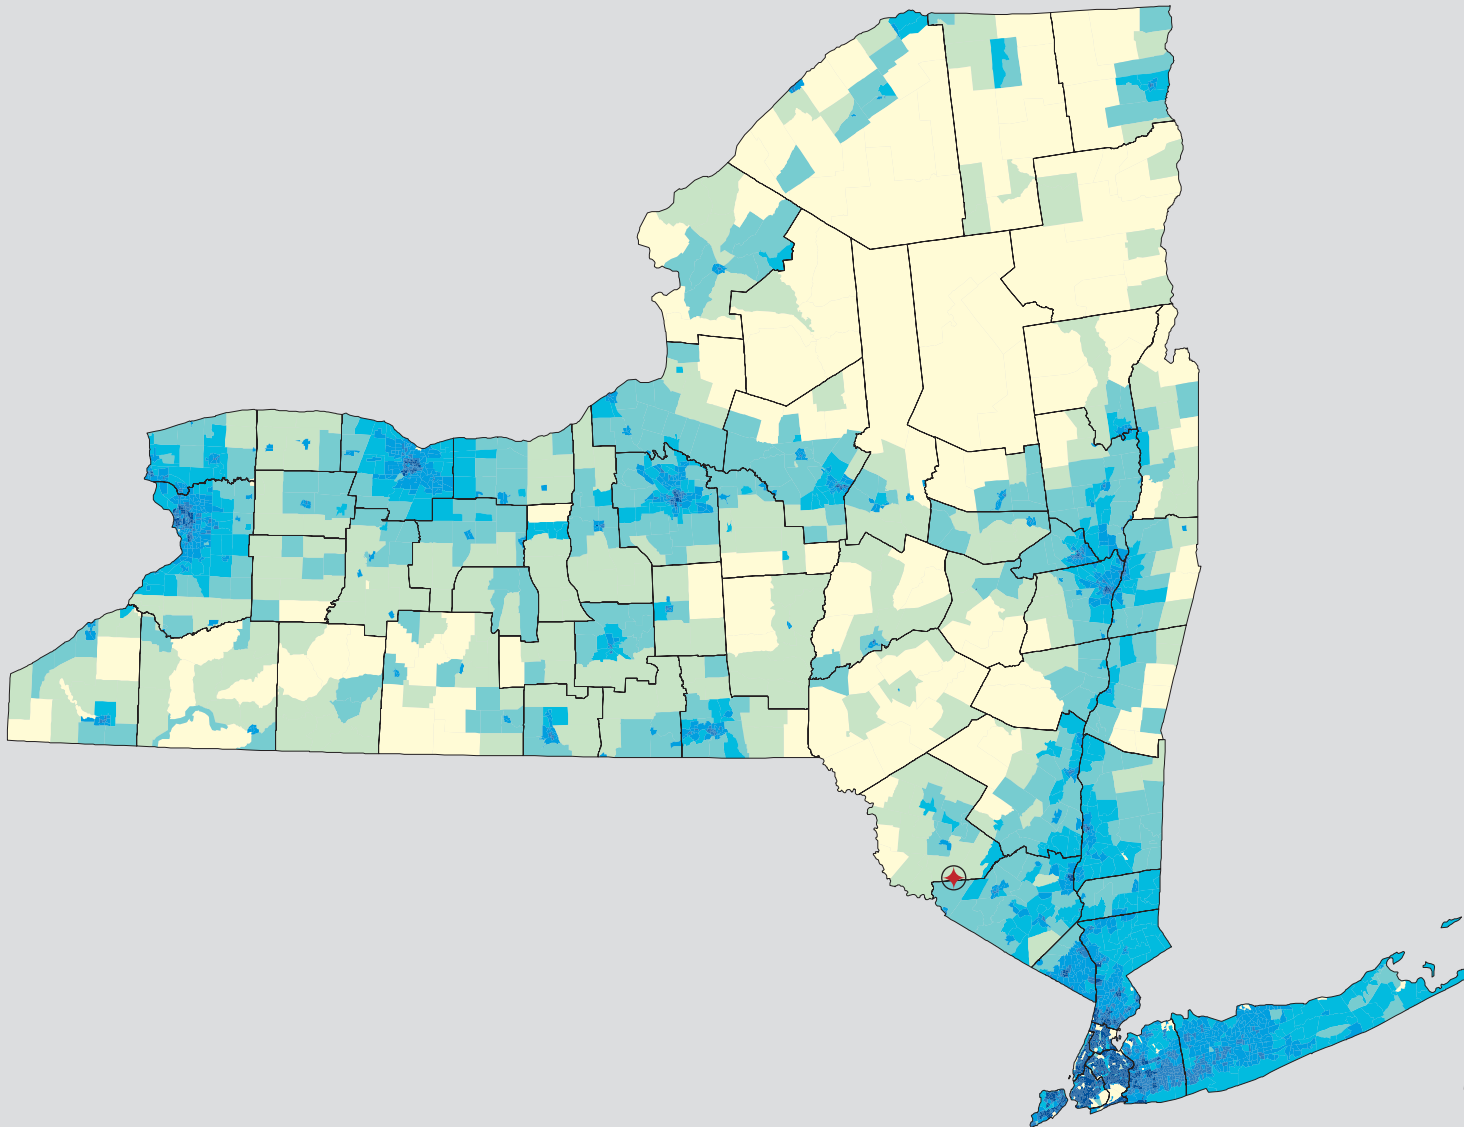

# Census 2000: New York Profile

## Population Density by Census Tract

## State Race\* Breakdown

Hispanic or Latino (of any race) makes up **15.1%** of the state population.

## Population by Sex and Age