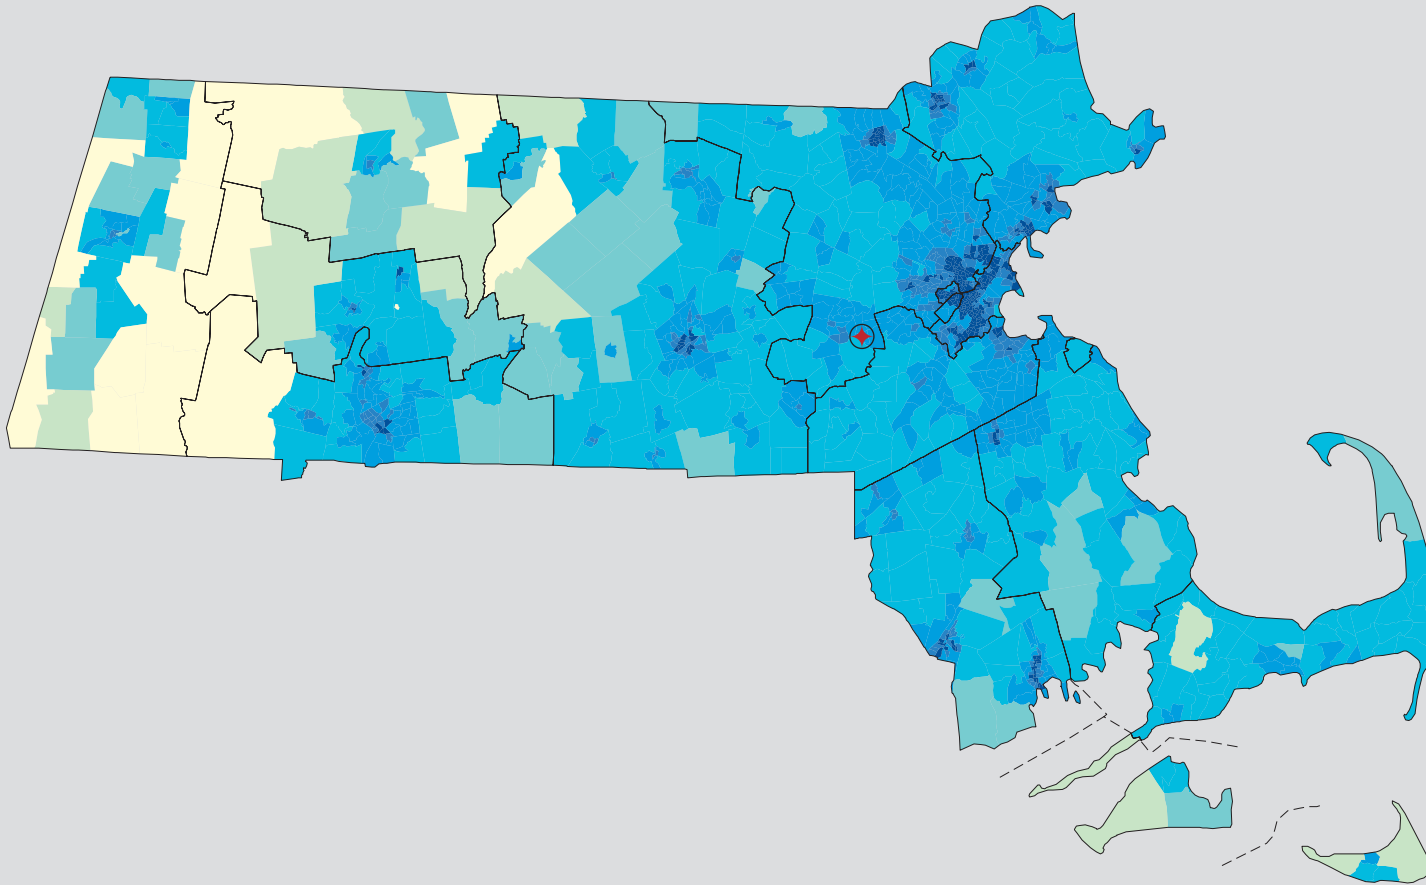

# Census 2000: Massachusetts Profile

## Population Density by Census Tract

## State Race\* Breakdown

Hispanic or Latino (of any race) makes up **6.8%** of the state population.

## Population by Sex and Age