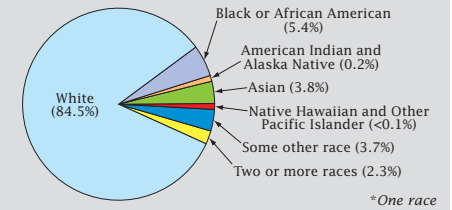

# Census 2000: Massachusetts Profile

## Population Density by Census Tract

## State Race\* Breakdown

Hispanic or Latino (of any race) makes up **6.8%** of the state population.