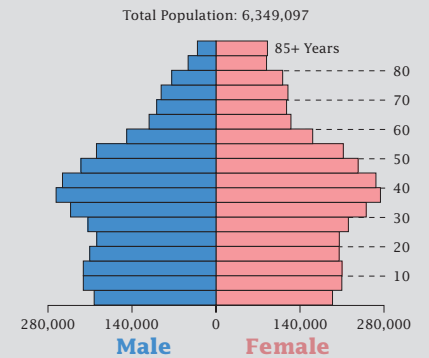

# Census 2000: Massachusetts Profile

## Population Density by Census Tract

## State Race\* Breakdown

Hispanic or Latino (of any race) makes up **6.8%** of the state population.

## Population by Sex and Age