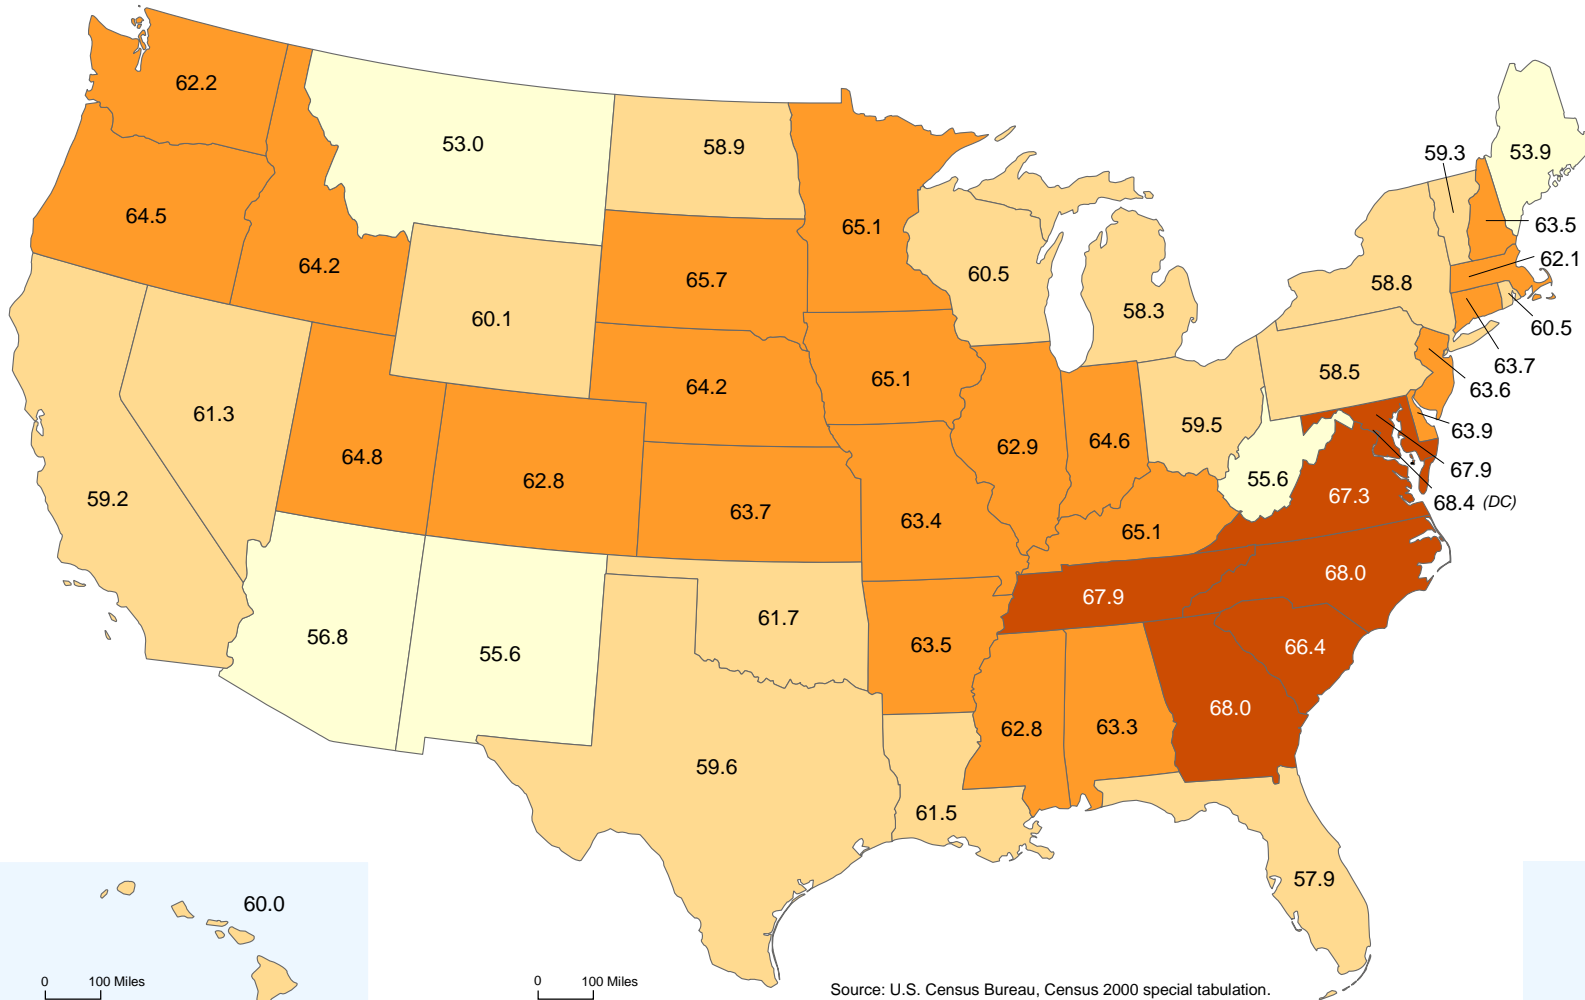

Civilian Labor Force Participation Rate by State and Puerto Rico: 2000

Foreign-Born Population

(Data based on sample. For information on confidentiality protection, sampling error, nonsampling error, and definitions, see www.census.gov/prod/cen2000/doc/sf3.pdf.)

Foreign-born population who were 16 and older in the civilian labor force as a percent of the state's total civilian foreign-born population 16 and older

- 65.8 or more
- 61.8 - 65.7
- 56.9 - 61.7
- Less than 56.9

U.S. percent: 60.6

Source: U.S. Census Bureau, Census 2000 special tabulation.