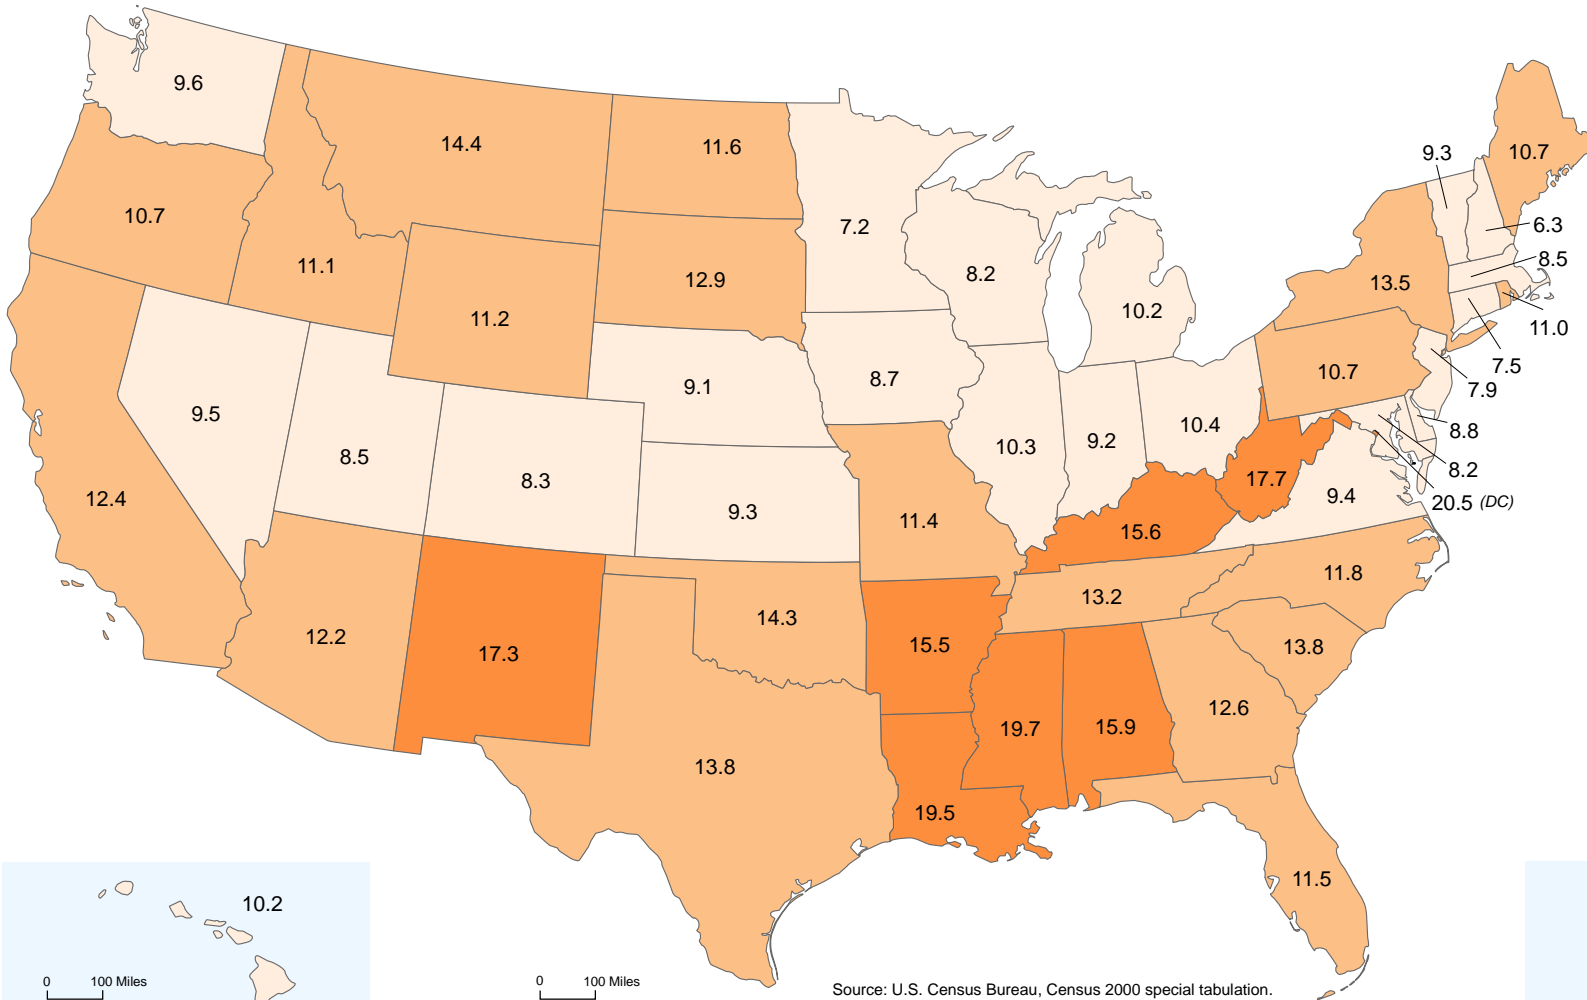

Poverty Rate by State and Puerto Rico: 1999

Native Population

(Data based on sample. For information on confidentiality protection, sampling error, nonsampling error, and definitions, see www.census.gov/prod/cen2000/doc/sf3.pdf.)

Native population who were living below the poverty level in 1999 as a percent of the state's total native population for whom poverty was determined

- 20.6 or more
- 14.5 - 20.5
- 10.5 - 14.4
- Less than 10.5

U.S. percent: 12.1

Source: U.S. Census Bureau, Census 2000 special tabulation.