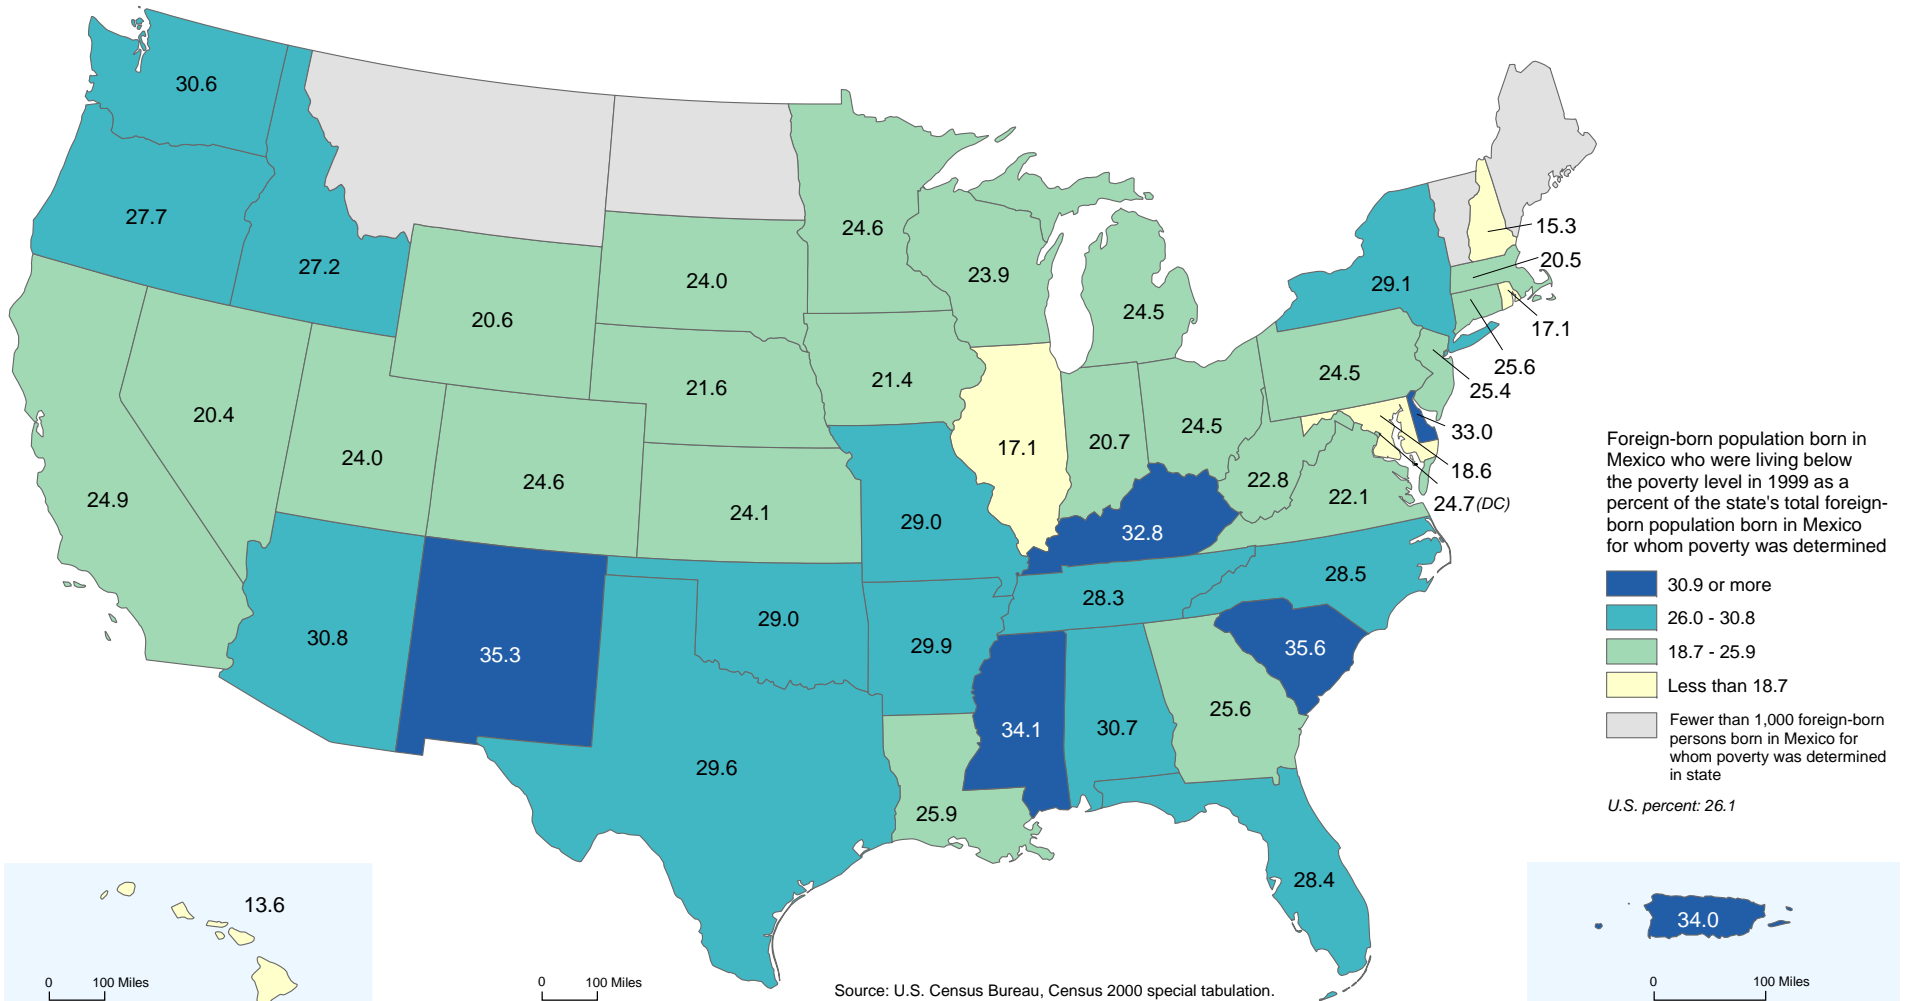

Poverty Rate by State and Puerto Rico: 1999

Foreign-Born Population Born in Mexico

(Data based on sample. For information on confidentiality protection, sampling error, nonsampling error, and definitions, see www.census.gov/prod/cen2000/doc/sf3.pdf.)

Foreign-born population born in Mexico who were living below the poverty level in 1999 as a percent of the state's total foreign-born population born in Mexico for whom poverty was determined

- 30.9 or more
- 26.0 - 30.8
- 18.7 - 25.9
- Less than 18.7
- Fewer than 1,000 foreign-born persons born in Mexico for whom poverty was determined in state

U.S. percent: 26.1