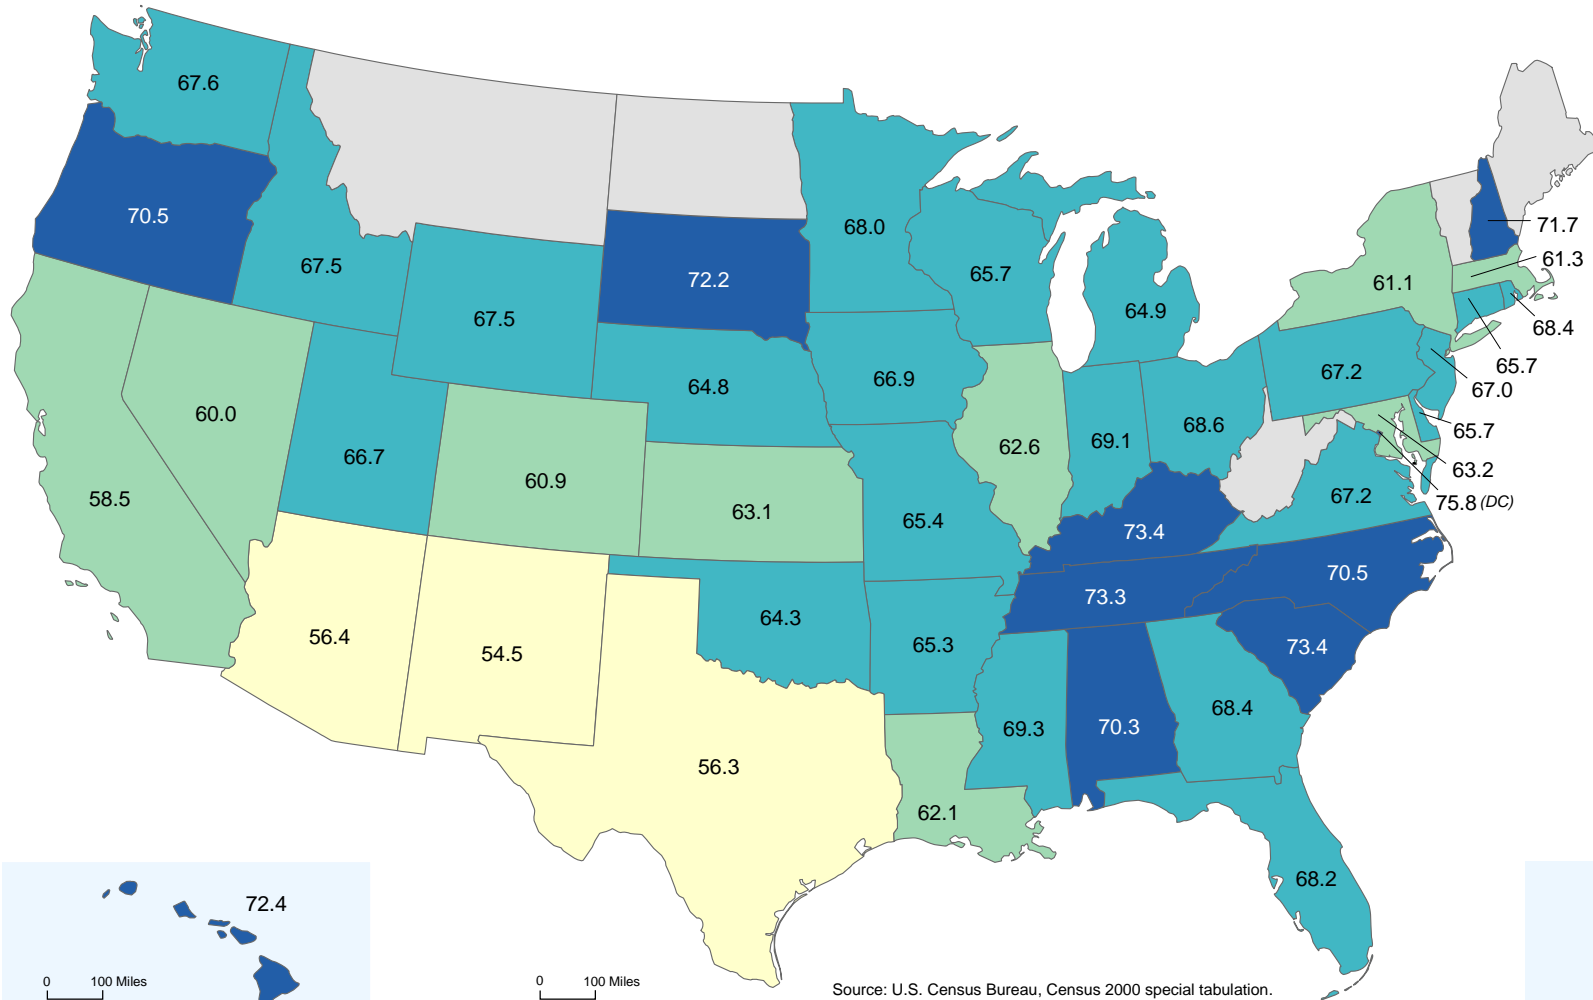

Civilian Labor Force Participation Rate by State and Puerto Rico: 2000

Foreign-Born Population Born in Mexico

(Data based on sample. For information on confidentiality protection, sampling error, nonsampling error, and definitions, see www.census.gov/prod/cen2000/doc/sf3.pdf.)

Foreign-born population born in Mexico who were 16 and older in the civilian labor force as a percent of the state's total civilian foreign-born population 16 and older born in Mexico

- 69.4 or more
- 63.3 - 69.3
- 56.5 - 63.2
- Less than 56.5
- Fewer than 1,000 civilian foreign born 16 and older born in Mexico in state

U.S. percent: 60.0

Source: U.S. Census Bureau, Census 2000 special tabulation.